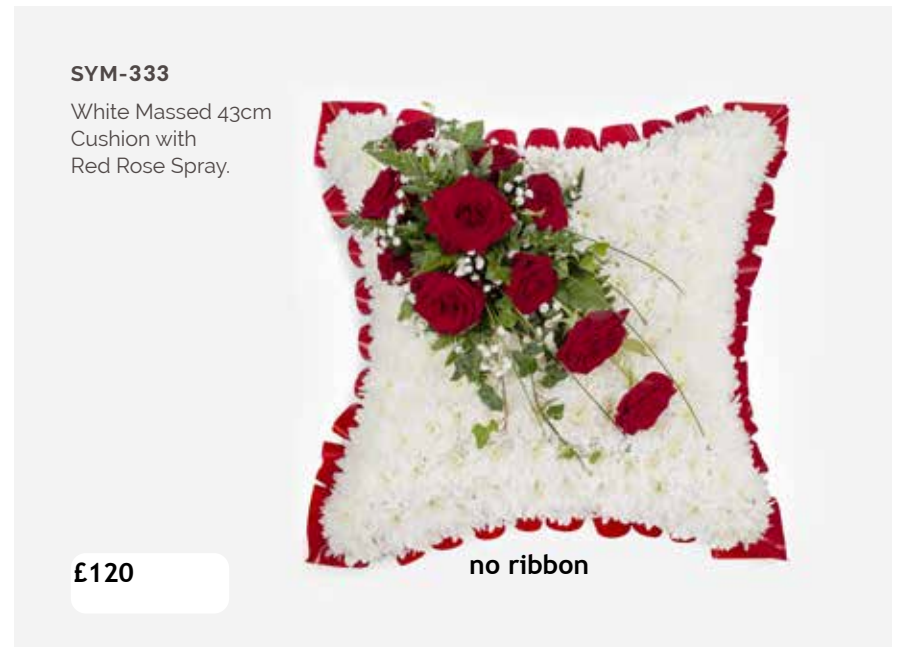

SYM-330

Country Style Open 120cm Cross in Yellow.

£195 - 3ft

SYM-331

Open Based 46cm Pillow
in Lilac & White.

£100

PILLOWS & CUSHIONS

SYM-332

Open Based 38cm
Pillow in Shades
of Pink.

£110

SYM-333

White Massed 43cm
Cushion with
Red Rose Spray.

£120

no ribbon

Please Note: Images are representative. Flowers, containers and packaging may be substituted.