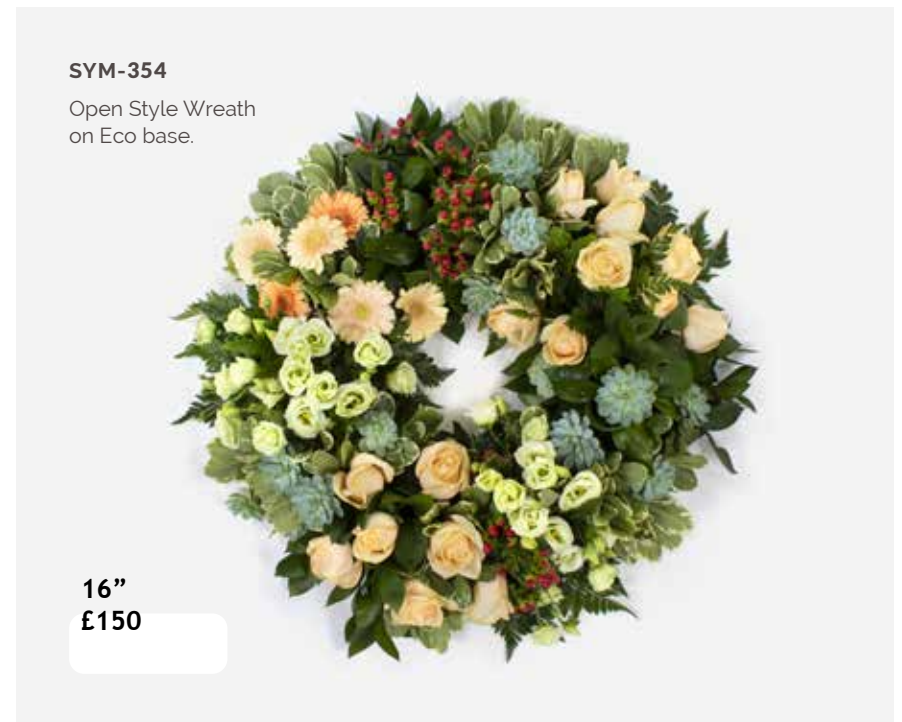

£60

SYM-348

Pastel Basket Arrangement.

£65

£95

SYM-350
Willow Cross.

£175

SYM-351
Willow Wreath.

16"
£120

SYM-352
Spray on Biodegradable Base.

£100

SYM-353
Classic Heart on Eco Base.

14" £125

SYM-354
Open Style Wreath
on Eco base.

16"
£150

SYM-355

Petite Funeral Spray Pink.
(Also available in Blue.)

From £ 65

CHILDREN

SYM-356

Teddy Bear Blue.
(Also available in Pink.)

£110

SYM-357

Angel.
(Also available in Blue.)