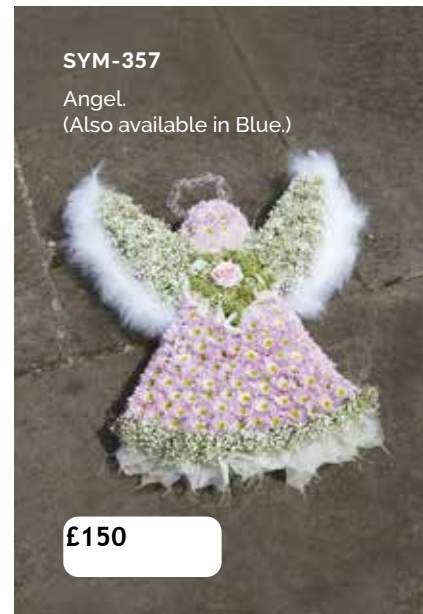

Petite Funeral Spray Pink.
(Also available in Blue.)

From £ 65

CHILDREN

SYM-356

Teddy Bear Blue.
(Also available in Pink.)

£110

SYM-357

Angel.
(Also available in Blue.)

£150

SYM-358

Petite Gypsophila Heart.
(Also available in Blue.)

£200

Please Note: Images are representative. Flowers, containers and packaging may be substituted.