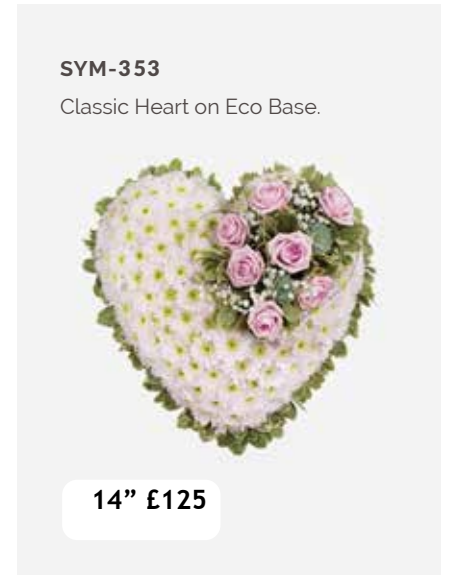

SYM-346

Red & Pink Classic Posy.

£60 - 12"
£75 - 14"

Please Note: Images are representative. Flowers, containers and packaging may be substituted.

SYM-349

Large Basket Arrangement
in Pink Shades.

SYM-347

Yellow & White Basket Arrangement.

£60

SYM-348

Pastel Basket Arrangement.

£65

£95

SYM-350
Willow Cross.

£175

SYM-351
Willow Wreath.

16"
£120

SYM-352
Spray on Biodegradable Base.

£100

SYM-353
Classic Heart on Eco Base.

14" £125

SYM-354
Open Style Wreath
on Eco base.

16"
£150

SYM-355

Petite Funeral Spray Pink.
(Also available in Blue.)

From £ 65

CHILDREN

SYM-356

Teddy Bear Blue.
(Also available in Pink.)

£110

SYM-357

Angel.
(Also available in Blue.)