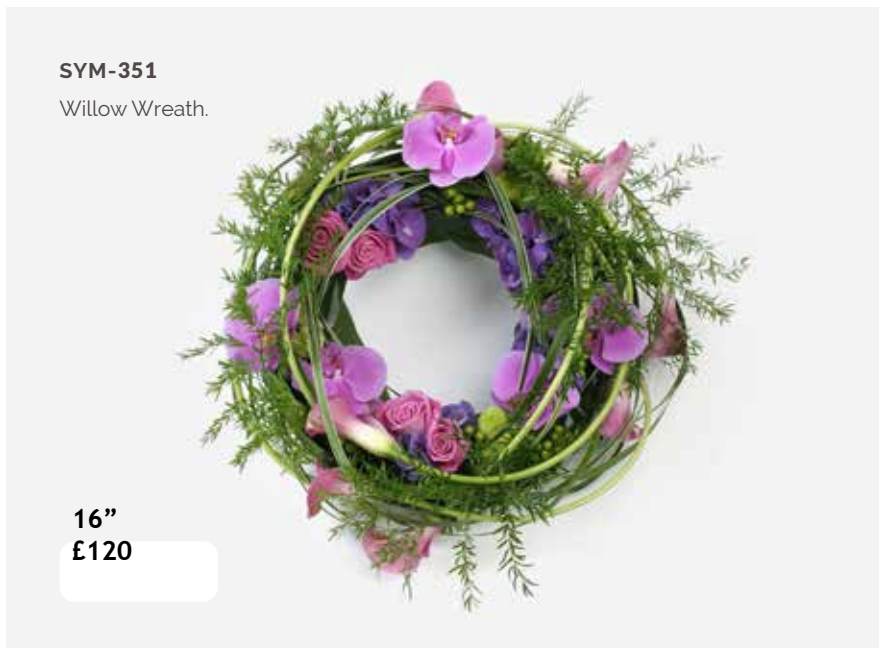

SYM-346

Red & Pink Classic Posy.

£60 - 12"
£75 - 14"

Please Note: Images are representative. Flowers, containers and packaging may be substituted.

SYM-349

Large Basket Arrangement
in Pink Shades.

SYM-347

Yellow & White Basket Arrangement.

£60

SYM-348

Pastel Basket Arrangement.

£65

£95

SYM-350
Willow Cross.

£175

SYM-351
Willow Wreath.

16"
£120

SYM-352
Spray on Biodegradable Base.

£100

SYM-353
Classic Heart on Eco Base.

14" £125

SYM-354
Open Style Wreath
on Eco base.

16"
£150

SYM-355