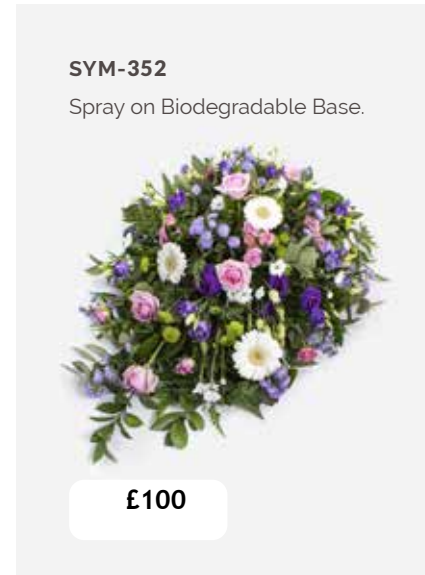

SYM-346

Red & Pink Classic Posy.

£60 - 12"
£75 - 14"

Please Note: Images are representative. Flowers, containers and packaging may be substituted.

SYM-349

Large Basket Arrangement
in Pink Shades.

SYM-347

Yellow & White Basket Arrangement.

£60

SYM-348

Pastel Basket Arrangement.

£65

£95

SYM-350
Willow Cross.

£175

SYM-351
Willow Wreath.

16"
£120

SYM-352
Spray on Biodegradable Base.

£100

SYM-353
Classic Heart on Eco Base.

14" £125

SYM-354
Open Style Wreath
on Eco base.

16"
£150

SYM-355

Petite Funeral Spray Pink.
(Also available in Blue.)

From £ 65

CHILDREN

SYM-356

Teddy Bear Blue.
(Also available in Pink.)

£110

SYM-357

Angel.
(Also available in Blue.)