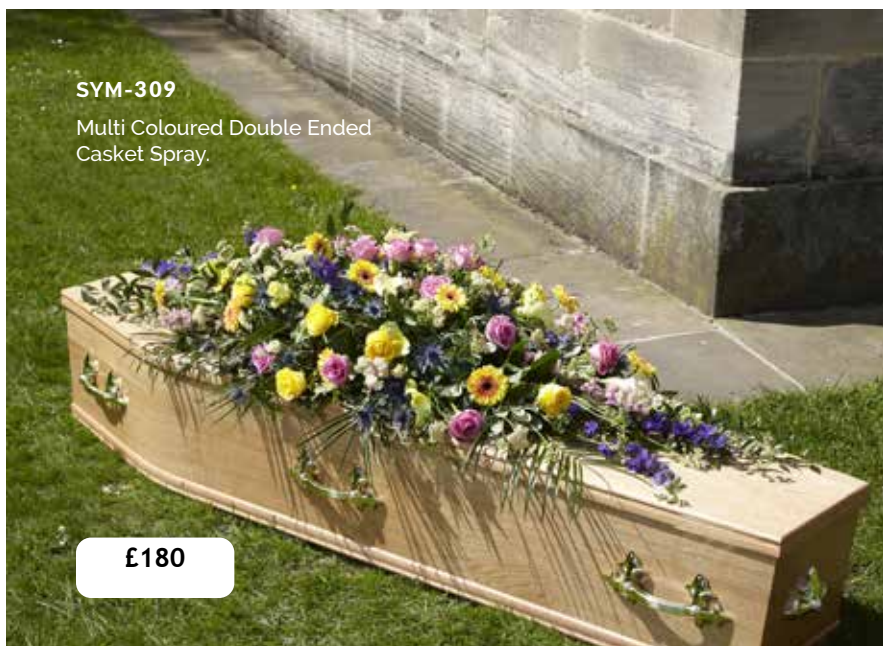

SYM-309

Multi Coloured Double Ended
Casket Spray.

£180